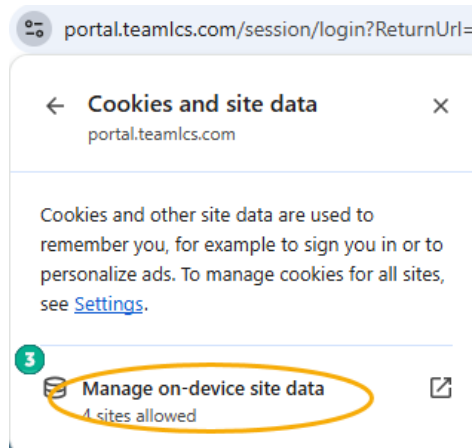

1. Go to portal.teamlcs.com. Click the button in the address bar.
2. Click Cookies and Site Data settings.

3. Click Manage on-device site data.

4. Click the trash can next to portal.teamlcs.com and teamlcs.com. If legalcopyservices.com is listed, click the trash can by that one, too.
5. Click Done.