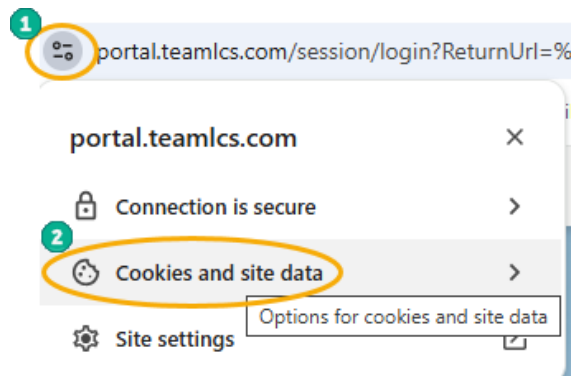

1. Go to portal.teamlcs.com. Click the button in the address bar.
2. Click Cookies and Site Data settings.

3. Click Manage on-device site data.

4. Click the trash can next to portal.teamlcs.com and teamlcs.com. If legalcopyservices.com is listed, click the trash can by that one, too.
5. Click Done.